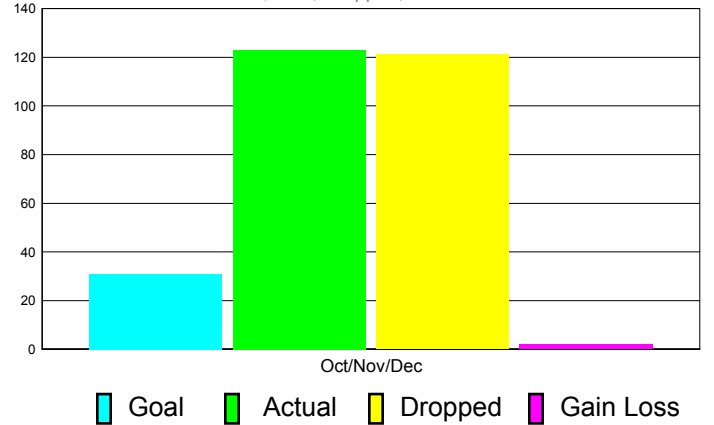

Membership Results 2011-2012

Goal, New, Dropped, Gain/Loss